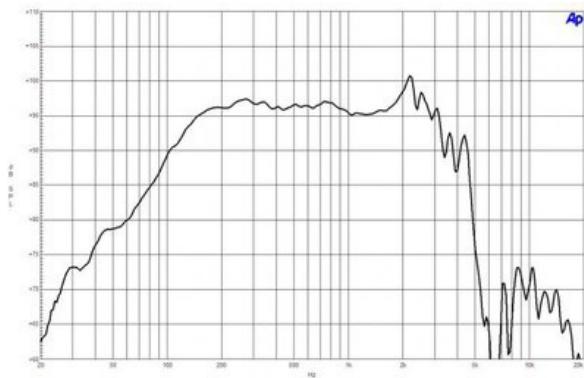

12CL76

8Ω**LF Drivers - 12.0 Inches**

- 700 W continuous program power capacity
- 76 mm (3 in) copper voice coil
- 45 - 3000 Hz response
- 98.5 dB sensitivity
- Ventilated voice coil gap for reduced power compression

12CL76

LF Drivers- 12.0 Inches

SPECIFICATIONS

Nominal Diameter	320 mm (12.0 in)
Nominal Impedance	8 Ω
Minimum Impedance	6.5 Ω
Nominal Power Handling ¹	350 W
Continuous Power Handling ²	700 W
Sensitivity ³	98.5 dB
Frequency Range	45 - 3000 Hz
Voice Coil Diameter	76 mm (3.0 in)
Winding Material	Copper
Former Material	Glass Fibre
Winding Depth	17.0 mm (0.67 in)
Magnetic Gap Depth	11.0 mm (0.43 in)
Flux Density	1.05 T

PARAMETERS⁴

Resonance Frequency	48 Hz
Re	5.2 Ω
Qes	0.22
Qms	4.8
Qts	0.21
Vas	59.0 dm ³ (2.1 ft ³)
Sd	522.0 cm ² (80.9 in ²)
η _o	2.9 %
Xmax	6.0 mm
Xvar	8.5 mm
Mms	70.0 g
Bl	22.4 Txm
Le	1.5 mH
EBP	218 Hz

SERVICE KIT

RCK12CL768

1. 2 hours test made with continuous pink noise signal within the range Fs-10Fs. Power calculated on rated nominal impedance. Loudspeaker in free air.
2. Power on Continuous Program is defined as 3 dB greater than the Nominal rating.
3. Applied RMS Voltage is set to 2.83 V for 8 ohms Nominal Impedance.
4. Thiele-Small parameters are measured after a high level 20 Hz sine wave preconditioning test.