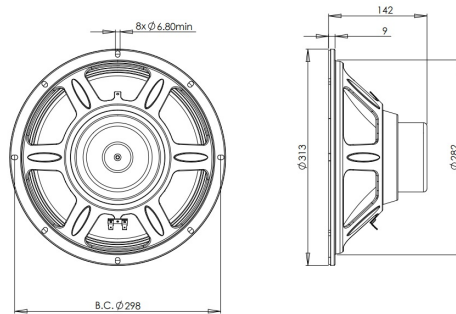

12CL76

8Ω

LF Drivers - 12.0 Inches