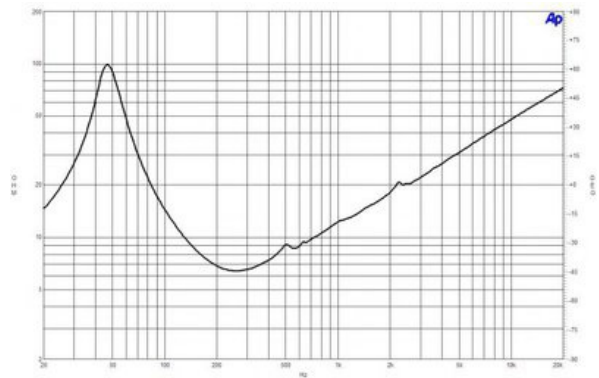

12CL76

8Ω**LF Drivers - 12.0 Inches**

- 700 W continuous program power capacity
- 76 mm (3 in) copper voice coil
- 45 - 3000 Hz response
- 98.5 dB sensitivity
- Ventilated voice coil gap for reduced power compression

12CL76

LF Drivers- 12.0 Inches

SPECIFICATIONS

Nominal Diameter	320 mm (12.0 in)
Nominal Impedance	8 Ω
Minimum Impedance	6.5 Ω
Nominal Power Handling ¹	350 W
Continuous Power Handling ²	700 W
Sensitivity ³	98.5 dB
Frequency Range	45 - 3000 Hz
Voice Coil Diameter	76 mm (3.0 in)
Winding Material	Copper
Former Material	Glass Fibre
Winding Depth	17.0 mm (0.67 in)
Magnetic Gap Depth	11.0 mm (0.43 in)
Flux Density	1.05 T

PARAMETERS⁴

Resonance Frequency	48 Hz
Re	5.2 Ω
Qes	0.22
Qms	4.8
Qts	0.21
Vas	59.0 dm ³ (2.1 ft ³)
Sd	522.0 cm ² (80.9 in ²)
η _o	2.9 %
Xmax	6.0 mm
Xvar	8.5 mm
Mms	70.0 g
Bl	22.4 Txm
Le	1.5 mH
EBP	218 Hz

SERVICE KIT

RCK12CL768

1. 2 hours test made with continuous pink noise signal within the range Fs-10Fs. Power calculated on rated nominal impedance. Loudspeaker in free air.
2. Power on Continuous Program is defined as 3 dB greater than the Nominal rating.
3. Applied RMS Voltage is set to 2.83 V for 8 ohms Nominal Impedance.
4. Thiele-Small parameters are measured after a high level 20 Hz sine wave preconditioning test.